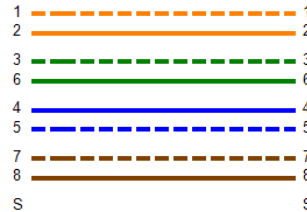

Worst Case Margin Worst Case Value