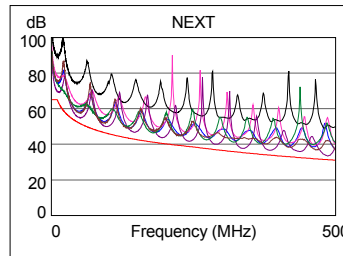

Model: DTX-1800
 Main S/N: 8788118
 Remote S/N: 8788119
 Main Adapter: DTX-PC6A/MN ANSI/TIA
 Remote Adapter: DTX-PC6A/SR ANSI/TIA

Wire Map (T568B)

PASS

Length (ft)	[Pair 78]	7
Prop. Delay (ns)	[Pair 12]	11
Delay Skew (ns)	[Pair 12]	1
Resistance (ohms)	[Pair 45]	0.7

Worst Case Margin Worst Case Value

PASS	MAIN	SR	MAIN	SR
Worst Pair	36-45		36-45	
NEXT (dB)	2.1		2.1	
Freq. (MHz)	486.0		486.0	
Limit (dB)	31.4		31.4	

PASS	MAIN	SR	MAIN	SR
Worst Pair	36		36	
RL (dB)	4.3		4.3	
Freq. (MHz)	435.0		435.0	
Limit (dB)	10.4		10.4	