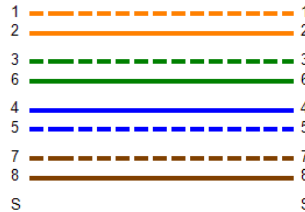

Main Adapter: DTX-PC6A/MN ISO/IEC

Remote Adapter: DTX-PC6A/SR ISO/IEC

Length (ft)	[Pair 12]	26
Prop. Delay (ns)	[Pair 36]	41
Delay Skew (ns)	[Pair 36]	2
Resistance (ohms)	[Pair 45]	1.4

Wire Map (T568B)
PASS